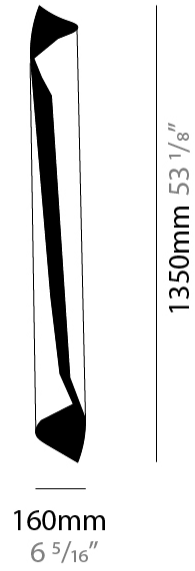

PROJECT
TYPE
SPECIFIER
QUANTITY
DATE

HUE SURFACE

D133031-

base number Finish
Options

1. To build a product code in our configurator select the specify button on the base model # product page
2. To build a manual product code on this datasheet choose from the options listed below in blue font and add the suffix to the base model #

GENERAL

Series: HUE
Partner: Knikerboker
Division: Design
Installation: Surface
Product Type: Wall Surface
Mounting Location: Wall
Light Distribution: Direct

PHYSICAL

Shape: Cylinder
Diameter (mm): 160
Diameter (in): 6 ⁵/₁₆
Height (mm): 1350
Height (in): 53 ¹/₈
Extension (mm): 196
Extension (in): 7 ¹¹/₁₆

Fixture Finish: EWH / EBK / MAN / COF / PRD / SLF / GLF / CLF / BRL / EWS / EWG / EWC / EWR / EBS / EBG / EBC / EBC / EBB / MAS / MAD / MAC / MAB / COS / CGO / CCL / CBL / PRS / PRG / PRC / PRB

Fixture Material: Metal

ELECTRICAL

Number of Lamps: 4
Lamp Type: LED Retrofit
Lamp Shape: MR16
Bulb Included: Bulb Not Included
Max. Wattage Per Lamp (W): 4.5
Lamp Base: E26
Input Voltage (V): 120
Upon Request: 277Vac / GU10

LED

OPTICAL

RATINGS AND CERTIFICATIONS

Certified By: Certified for North American Standards
IP rating: IP20